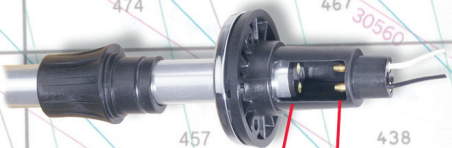

PERKO®

Shaping The Wave of Excellence®

The Ultimate Pole Light System

Delta

Universal Type

**Now in
a Display**

Reduced Glare

Full Output

Universal Fit

2 Key Slot
Screw Positions

2 Collars

Universal Angle

Full 40°
Adjustability
(+/- 20°)

Gold Plated Contacts

Fig. No.
0030DP0110

The **Ultimate**
Pole Light System

Fits virtually every application

Two Types of Illumination

Delta series includes two globes:

Even Replaces Bent Poles

Fits Most Popular Bases

Gold Plated Contacts

For problem free use

What Makes PERKO's New
Delta Series Pole Light System
Revolutionary

Delta Series Pole Light System Features:

Multiple Screw Positions
to fit the Majority of
Manufacturers Bases
on the Market

Delta Series Adjustable Rake
Full 40°
Adjustability
(+/- 20°)

Alpha/Delta

Pole Light Assortment Includes:

- 2 - 24" Alpha Poles - 1400SD2CHR
- 3 - 36" Delta Poles - 1470SD4CHR
- 4 - 42" Delta Poles - 1470SD5CHR
- 3 - 48" Delta Poles - 1470SD6CHR

PERKO, INC • 16490 NW 13th Ave • Miami, FL 33169-5707 • Ph: 305-621-7525 • Fax: 305-620-9978

New Product Bulletin