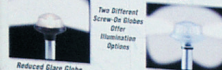

Delta Series Pole Light System Features: