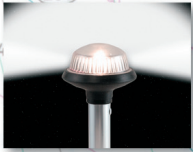

PERKO®

Shaping The Wave of Excellence®

The Ultimate Pole Light System

Delta

Universal Type

**Now in
a Display**

Reduced Glare