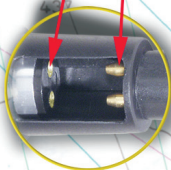

PERKO®

Shaping The Wave of Excellence®

The Ultimate Pole Light System

Delta

Universal Type

**Now in
a Display**

Reduced Glare

Full Output

Universal Fit

2 Key Slot
Screw Positions

2 Collars

Universal Angle

Full 40°
Adjustability
(+/- 20°)

Gold Plated Contacts

Fig. No.
0030DP0110

The **Ultimate**
Pole Light System

Fits virtually every application

Two Types of Illumination

Delta series includes two globes:

Even Replaces Bent Poles

Fits Most Popular Bases

Gold Plated Contacts

For problem free use

What Makes PERKO's New
Delta Series Pole Light System
Revolutionary

Delta Series Pole Light System Features:

Multiple Screw Positions
to fit the Majority of
Manufacturers Bases
on the Market

Delta Series Adjustable Rake
Full 40°
Adjustability
(+/- 20°)

Alpha/Delta

Pole Light Assortment Includes:

- 2 - 24" Alpha Poles - 1400SD2CHR
- 3 - 36" Delta Poles - 1470SD4CHR
- 4 - 42" Delta Poles - 1470SD5CHR
- 3 - 48" Delta Poles - 1470SD6CHR

PERKO, INC • 16490 NW 13th Ave • Miami, FL 33169-5707 • Ph: 305-621-7525 • Fax: 305-620-9978

New Product Bulletin